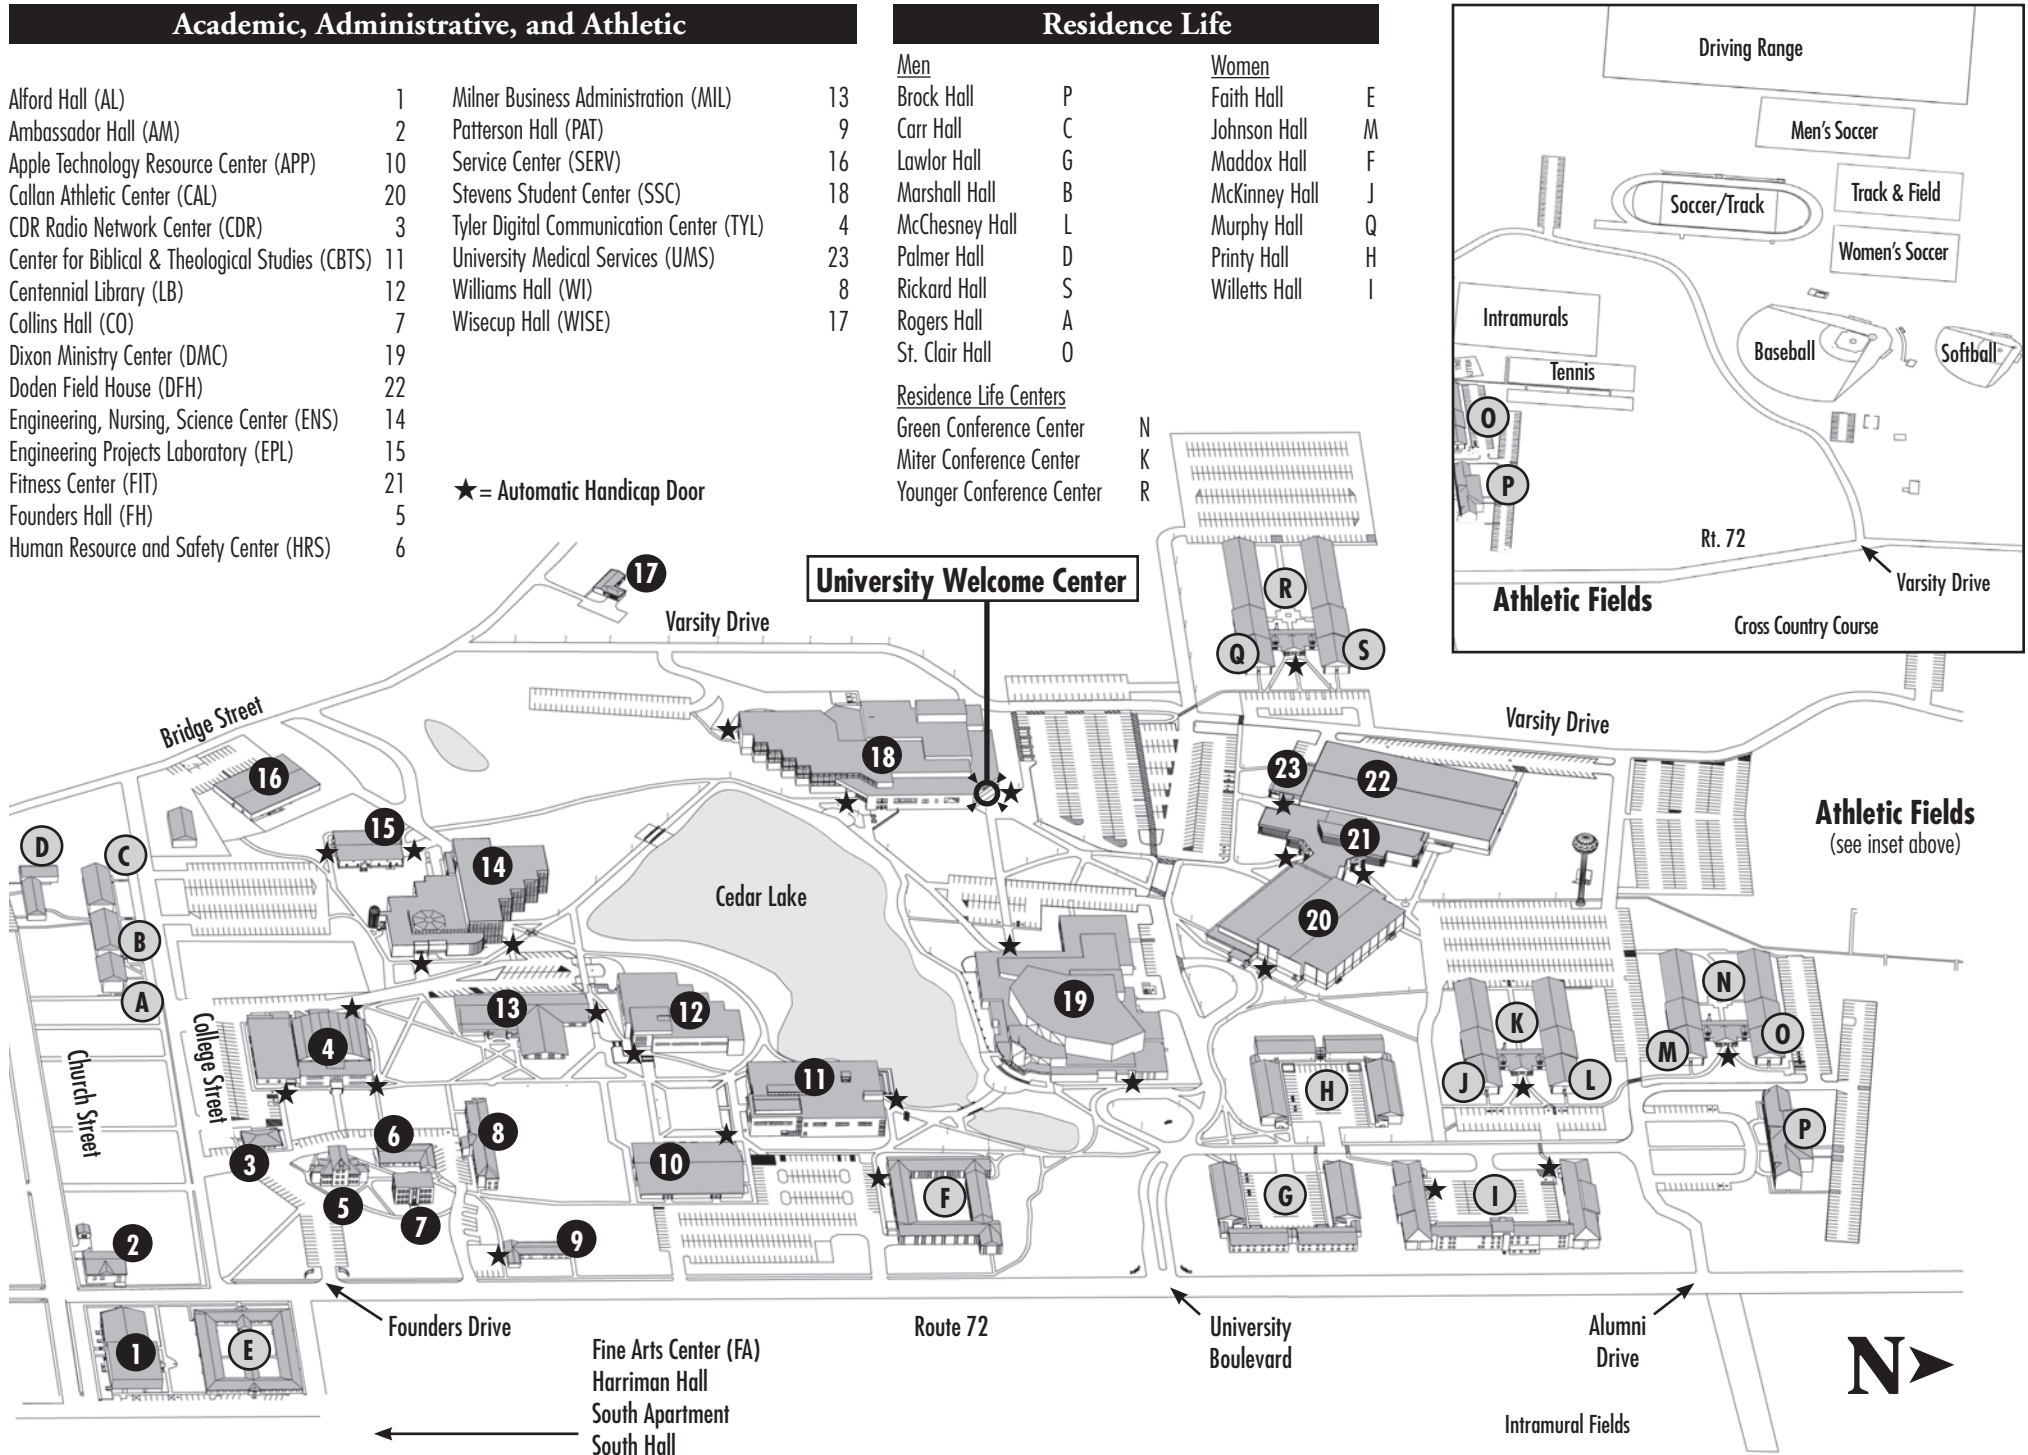

- Milner Business Administration (MIL) 13
- Patterson Hall (PAT) 9
- Service Center (SERV) 16
- Stevens Student Center (SSC) 18
- Tyler Digital Communication Center (TYL) 4
- University Medical Services (UMS) 23
- Williams Hall (WI) 8
- Wisecup Hall (WISE) 17

★ = Automatic Handicap Door

Residence Life

- | Men | | Women | |
|----------------|---|---------------|---|
| Brock Hall | P | Faith Hall | E |
| Carr Hall | C | Johnson Hall | M |
| Lawlor Hall | G | Maddox Hall | F |
| Marshall Hall | B | McKinney Hall | J |
| McChesney Hall | L | Murphy Hall | Q |
| Palmer Hall | D | Printy Hall | H |
| Rickard Hall | S | Willets Hall | I |
| Rogers Hall | A | | |
| St. Clair Hall | O | | |

Residence Life Centers

- Green Conference Center N
- Miter Conference Center K
- Younger Conference Center R

University Welcome Center

Athletic Fields
(see inset above)

WELCOME

We hope these maps and directions help you during your visit to Cedarville University.

From the West

I-70 east to the Springfield/Cedarville exit (Rt. 72); travel south 11 miles on Rt. 72 to the campus

Traveling by Air

The nearest commercial airport is Dayton International Airport in Dayton, a 45-minute drive from the campus.