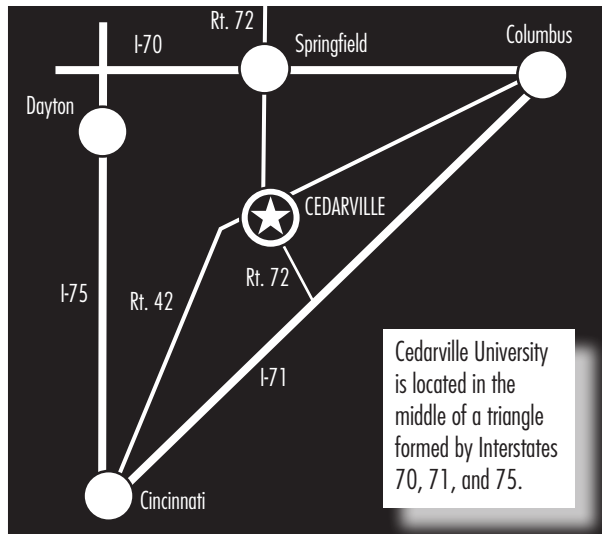

Residence Life Centers

- Green Conference Center N
- Miter Conference Center K
- Younger Conference Center R

University Welcome Center

Athletic Fields
(see inset above)

WELCOME

We hope these maps and directions help you during your visit to Cedarville University.

2008

Directions to Cedarville University

From the North

I-75 south to I-70 east; travel approximately 24 miles to the Springfield/Cedarville exit (Rt. 72); travel south 11 miles on Rt. 72 to the campus

From the South

I-75 north to Cincinnati; merge with I-71; take I-71 north to Rt. 72 (exit 58); travel north on Rt. 72 approximately 15 miles to the campus

From the East

I-70 west to the Springfield/Cedarville exit (Rt. 72); travel south 11 miles on Rt. 72 to the campus

From the West

I-70 east to the Springfield/Cedarville exit (Rt. 72); travel south 11 miles on Rt. 72 to the campus

Traveling by Air

The nearest commercial airport is Dayton International Airport in Dayton, a 45-minute drive from the campus.